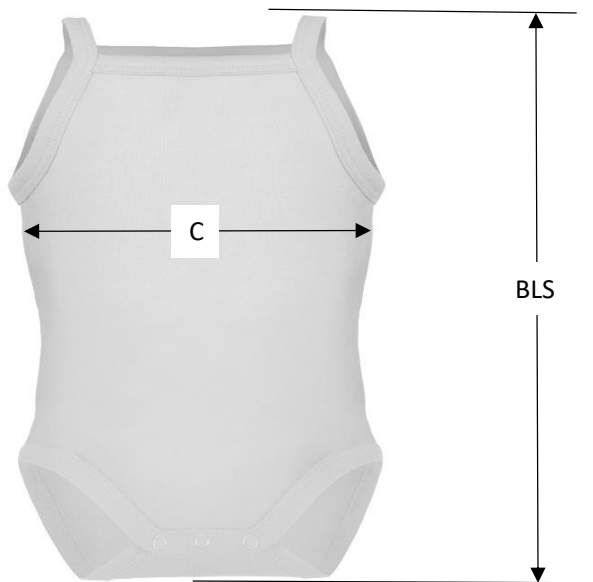

ROM10 / X949

		3-6 M 62/68	6-12 M 74/80	12-24 M 86/92
BLS	back length from Shoulder	39,5	43	49
C	1/2 chest	22	23,5	24,5

Note: Given sizes are approximately. As our items are handmade, a deviation of 10% is acceptable.