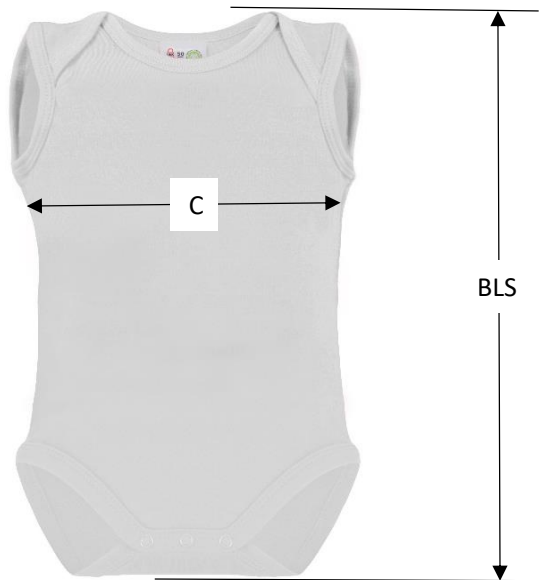

ROM20 / X948

		0-3 M 50/56	3-6 M 62/68	6-12 M 74/80
BLS	back length from Shoulder	34,5	37	41
C	1/2 chest	20	22	23,5

Note: Given sizes are approximately. As our items are handmade, a deviation of 10% is acceptable.