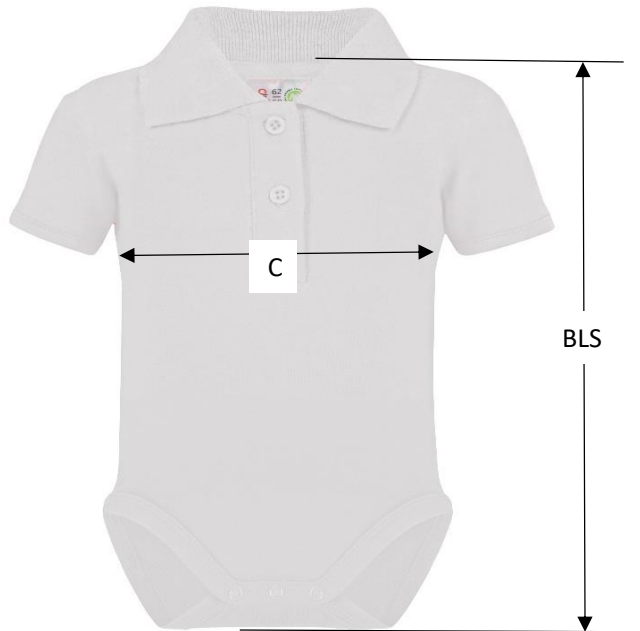

ROM30 / X947

		3-6 M 62/68	6-12 M 74/80	12-24 M 86/92
BLS	back length from Shoulder	37	41	45
C	1/2 chest	22	23,5	24,5

Note: Given sizes are approximately. As our items are handmade, a deviation of 10% is acceptable.