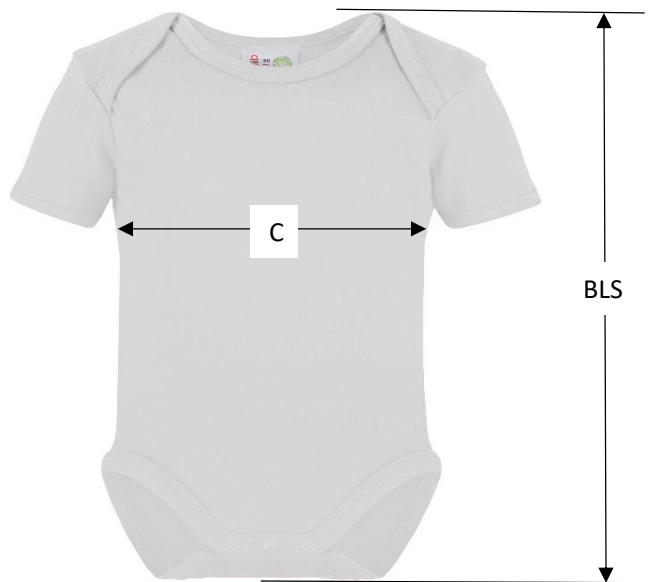

ROM40 / X946

		0-3 M 50/56	3-6 M 62/68	6-12 M 74/80	12-24 M 86/92
BLS	back length from Shoulder	34,5	37	41	45
C	1/2 chest	20	22	23,5	24,5

Note: Given sizes are approximately. As our items are handmade, a deviation of 10% is acceptable.