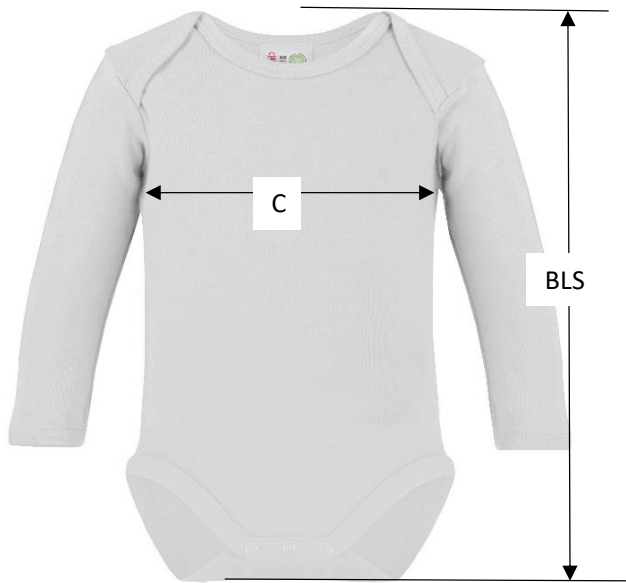

ROM50 / X945

		0-3 M 50/56	3-6 M 62/68	6-12 M 74/80	12-24 M 86/92
BLS	back length from Shoulder	34,5	37	41	45
C	1/2 chest	20	22	23,5	24,5

Note: Given sizes are approximately. As our items are handmade, a deviation of 10% is acceptable.