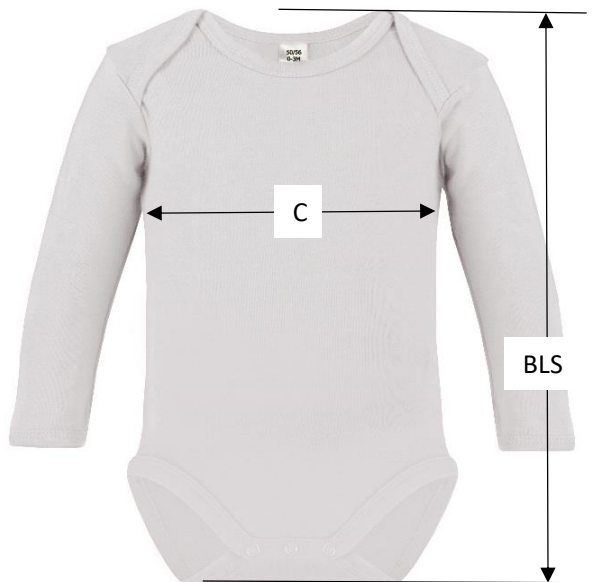

ROM200 / X941

		0-3 M 50/56	3-6 M 62/68	6-12 M 74/80	12-24 M 86/92
BLS	back length from Shoulder	34,5	37	41	45
C	1/2 chest	20	22	23,5	24,5

Note: Given sizes are approximately. As our items are handmade, a deviation of 10% is acceptable.