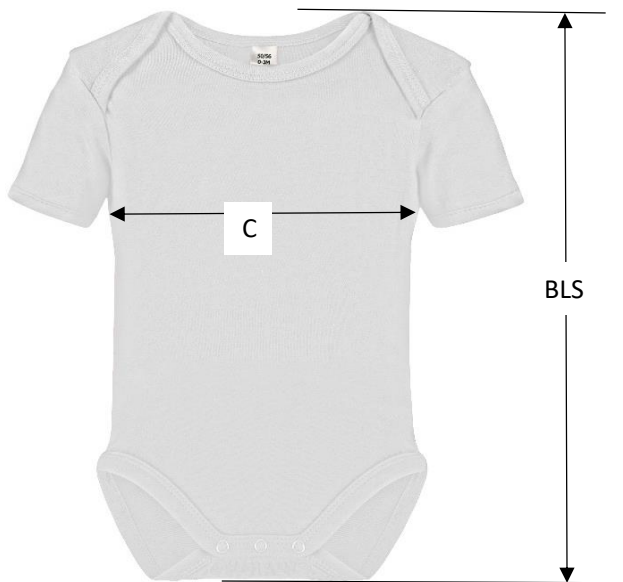

ROM100 / X940

		0-3 M 50/56	3-6 M 62/68	6-12 M 74/80	12-24 M 86/92
BLS	back length from Shoulder	34,5	37	41	45
C	1/2 chest	20	22	23,5	24,5

Note: Given sizes are approximately. As our items are handmade, a deviation of 10% is acceptable.