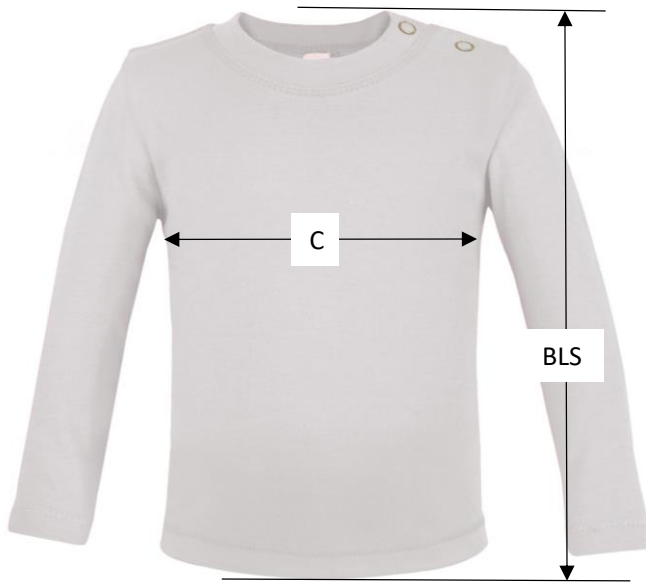

T550 / X806

		0-3 M 50/56	3-6 M 62/68	6-12 M 74/80	12-24 M 86/92
BLS	back length from Shoulder	28	31	33	38,5
C	1/2 chest	24,5	26	27	30

Note: Given sizes are approximately. As our items are handmade, a deviation of 10% is acceptable.