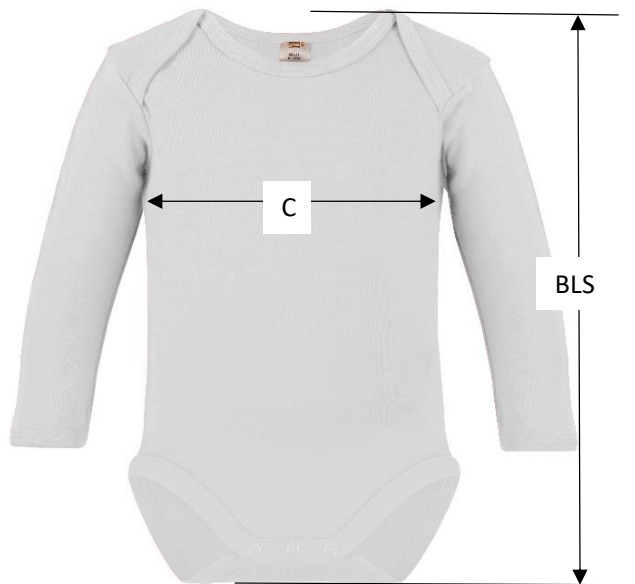

ROM550 / X805

		3-6 M 62/68	6-12 M 74/80
BLS	back length from Shoulder	37	41
C	1/2 chest	22	23,5

Note: Given sizes are approximately. As our items are handmade, a deviation of 10% is acceptable.