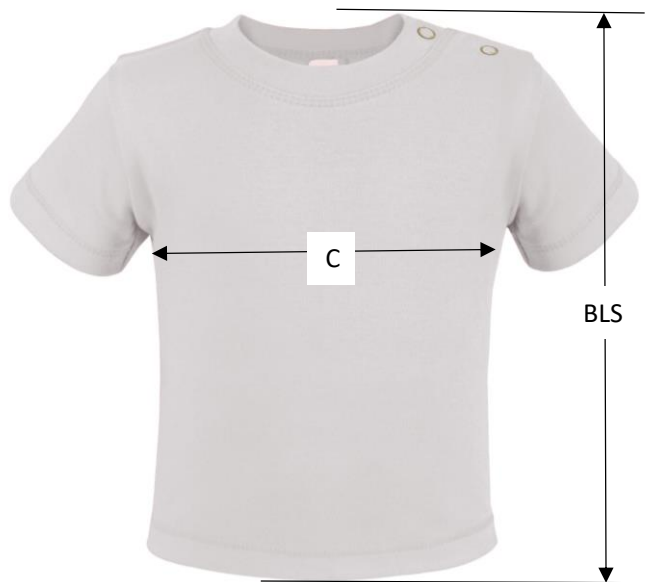

T540 / X803

		0-3 M 50/56	3-6 M 62/68	6-12 M 74/80	12-24 M 86/92
BLS	back length from Shoulder	28	31	33	38,5
C	1/2 chest	24,5	26	27	30

Note: Given sizes are approximately. As our items are handmade, a deviation of 10% is acceptable.