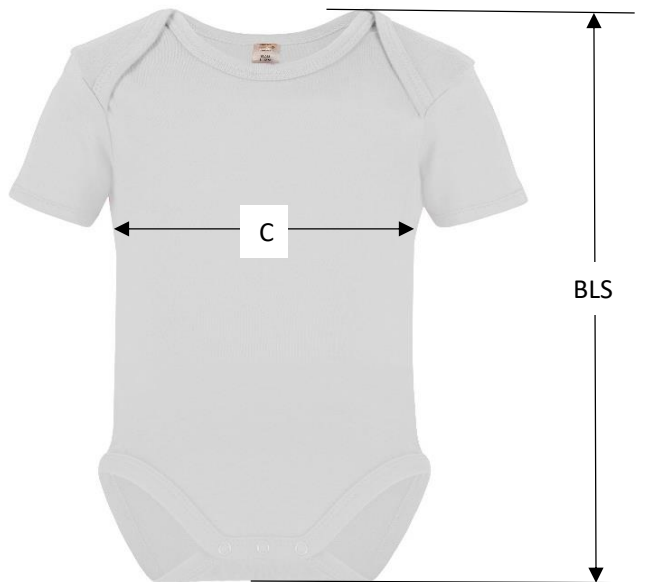

ROM540 / X801

| | | 3-6 M 62/68 | 6-12 M 74/80 |
|-----|---------------------------|----------------|-----------------|
| BLS | back length from Shoulder | 37 | 41 |
| C | 1/2 chest | 22 | 23,5 |

Note: Given sizes are approximately. As our items are handmade, a deviation of 10% is acceptable.