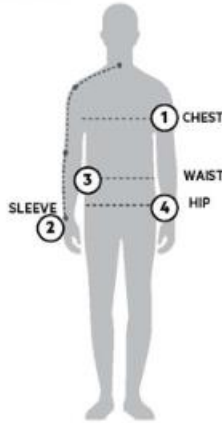

STORMTECH SIZING CHART

BASED ON YOUR BODY MEASUREMENTS

MEN'S SIZING

To select the best size for you, please follow these simple steps:

- ① **Most important measurement:**
Take your Chest/Bust measurement from just under your arm at the fullest part of the chest
- ② Take your Sleeve length from the back base of the neck across the shoulder and around the elbow to your wrist
- ③ Take your Waist measurement at the narrowest point around your natural waistline.
- ④ Take your Hip measurement at the fullest part of your body below the waist

WOMEN'S SIZING

KXV-1 | MEN'S NAUTILUS QUILTED VEST

MEN'S SIZING CHART - YOUR BODY MEASUREMENTS

SIZE	XS	S	M	L	XL	2XL	3XL	4XL	5XL
Chest ①	N/A	35"-38" [89-96.5cm]	38"-41" [96.5-104cm]	41"-44" [104-112cm]	44"-47" [112-119cm]	47"-50" [119-127cm]	50"-53" [127-134.5cm]	53"-56" [134.5-142cm]	56"-59" [142-150cm]
Sleeve Length ②	N/A	33"-34" [84-86.5cm]	34"-35" [86.5-89cm]	35"-36" [89-91.5cm]	36"-37" [91.5-94cm]	37"-38" [94-96.5cm]	38"-38.5" [96.5-97.75cm]	38.5"-39" [97.75cm-99cm]	39"-39.5" [99-100.25cm]
Waist ③	N/A	29"-32" [73.5-81cm]	32"-35" [81-89cm]	35"-38" [89-96.5cm]	38"-41" [96.5-104cm]	41"-44" [104-112cm]	44"-47" [112-119cm]	47"-50" [119-127cm]	50"-53" [127-134.5cm]
Hip ④	N/A	34"-37" [86-94cm]	37"-40" [94-101.5cm]	40"-43" [101.5-109cm]	43"-46" [109-117cm]	46"-49" [117-124.5cm]	49"-52" [124.5-132cm]	52"-55" [132-140cm]	55"-58" [140-147cm]