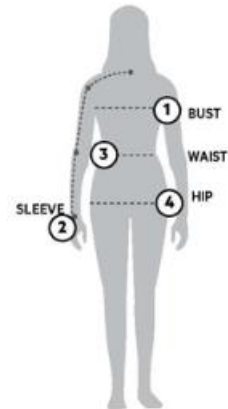

STORMTECH SIZING CHART

BASED ON YOUR BODY MEASUREMENTS

MEN'S SIZING

To select the best size for you, please follow these simple steps:

- ① **Most important measurement:**
Take your Chest/Bust measurement from just under your arm at the fullest part of the chest
- ② Take your Sleeve length from the back base of the neck across the shoulder and around the elbow to your wrist
- ③ Take your Waist measurement at the narrowest point around your natural waistline.
- ④ Take your Hip measurement at the fullest part of your body below the waist

WOMEN'S SIZING

KXV-1 | MEN'S NAUTILUS QUILTED VEST

MEN'S SIZING CHART - YOUR BODY MEASUREMENTS

SIZE	XS	S	M	L	XL	2XL	3XL	4XL	5XL
Chest ①	N/A	35"-38" [89-96.5cm]	38"-41" [96.5-104cm]	41"-44" [104-112cm]	44"-47" [112-119cm]	47"-50" [119-127cm]	50"-53" [127-134.5cm]	53"-56" [134.5-142cm]	56"-59" [142-150cm]
Sleeve Length ②	N/A	33"-34" [84-86.5cm]	34"-35" [86.5-89cm]	35"-36" [89-91.5cm]	36"-37" [91.5-94cm]	37"-38" [94-96.5cm]	38"-38.5" [96.5-97.75cm]	38.5"-39" [97.75cm-99cm]	39"-39.5" [99-100.25cm]
Waist ③	N/A	29"-32" [73.5-81cm]	32"-35" [81-89cm]	35"-38" [89-96.5cm]	38"-41" [96.5-104cm]	41"-44" [104-112cm]	44"-47" [112-119cm]	47"-50" [119-127cm]	50"-53" [127-134.5cm]
Hip ④	N/A	34"-37" [86-94cm]	37"-40" [94-101.5cm]	40"-43" [101.5-109cm]	43"-46" [109-117cm]	46"-49" [117-124.5cm]	49"-52" [124.5-132cm]	52"-55" [132-140cm]	55"-58" [140-147cm]