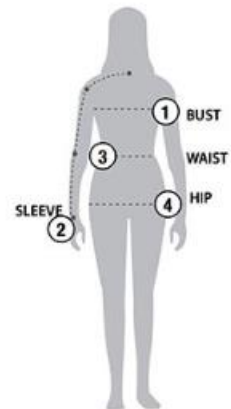

STORMTECH SIZING CHART

BASED ON YOUR BODY MEASUREMENTS

MEN'S SIZING

To select the best size for you, please follow these simple steps:

- ① **Most important measurement:**
Take your Chest/Bust measurement from just under your arm at the fullest part of the chest
- ② Take your Sleeve length from the back base of the neck across the shoulder and around the elbow to your wrist
- ③ Take your Waist measurement at the narrowest point around your natural waistline.
- ④ Take your Hip measurement at the fullest part of your body below the waist

When measurements fall between two sizes:
The size selection should be based on fit preference: Select lower size for a closer to body fit or the larger size for a more relaxed fit. When in doubt, we strongly recommend ordering a size sample.

WOMEN'S SIZING

ES-1 | MEN'S ENDURANCE SOFTSHELL

MEN'S SIZING CHART – YOUR BODY MEASUREMENTS

SIZE	XS	S	M	L	XL	2XL	3XL	4XL	5XL
Chest ①	N/A	35"-38" [89-96.5cm]	38"-41" [96.5-104cm]	41"-44" [104-112cm]	44"-47" [112-119cm]	47"-50" [119-127cm]	50"-53" [127-134.5cm]	53"-56" [134.5-142cm]	56"-59" [142-150cm]
Sleeve Length ②	N/A	33"-34" [84-86.5cm]	34"-35" [86.5-89cm]	35"-36" [89-91.5cm]	36"-37" [91.5-94cm]	37"-38" [94-96.5cm]	38"-38.5" [96.5-97.75cm]	38.5"-39" [97.75cm-99cm]	39"-39.5" [99-100.25cm]
Waist ③	N/A	29"-32" [73.5-81cm]	32"-35" [81-89cm]	35"-38" [89-96.5cm]	38"-41" [96.5-104cm]	41"-44" [104-112cm]	44"-47" [112-119cm]	47"-50" [119-127cm]	50"-53" [127-134.5cm]
Hip ④	N/A	34"-37" [86-94cm]	37"-40" [94-101.5cm]	40"-43" [101.5-109cm]	43"-46" [109-117cm]	46"-49" [117-124.5cm]	49"-52" [124.5-132cm]	52"-55" [132-140cm]	55"-58" [140-147cm]