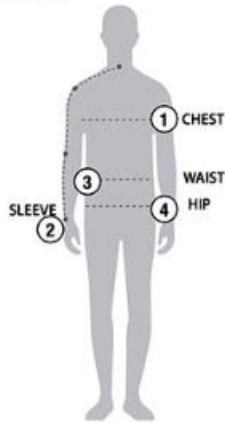

STORMTECH SIZING CHART

BASED ON YOUR BODY MEASUREMENTS

MEN'S SIZING

To select the best size for you, please follow these simple steps:

- ① **Most important measurement:**
Take your Chest/Bust measurement from just under your arm at the fullest part of the chest
- ② Take your Sleeve length from the back base of the neck across the shoulder and around the elbow to your wrist
- ③ Take your Waist measurement at the narrowest point around your natural waistline.
- ④ Take your Hip measurement at the fullest part of your body below the waist

When measurements fall between two sizes:
The size selection should be based on fit preference: Select lower size for a closer to body fit or the larger size for a more relaxed fit. When in doubt, we strongly recommend ordering a size sample.

WOMEN'S SIZING

ES-1 | MEN'S ENDURANCE SOFTSHELL

MEN'S SIZING CHART – YOUR BODY MEASUREMENTS

SIZE	XS	S	M	L	XL	2XL	3XL	4XL	5XL
Chest ①	N/A	35"-38" [89-96.5cm]	38"-41" [96.5-104cm]	41"-44" [104-112cm]	44"-47" [112-119cm]	47"-50" [119-127cm]	50"-53" [127-134.5cm]	53"-56" [134.5-142cm]	56"-59" [142-150cm]
Sleeve Length ②	N/A	33"-34" [84-86.5cm]	34"-35" [86.5-89cm]	35"-36" [89-91.5cm]	36"-37" [91.5-94cm]	37"-38" [94-96.5cm]	38"-38.5" [96.5-97.75cm]	38.5"-39" [97.75cm-99cm]	39"-39.5" [99-100.25cm]
Waist ③	N/A	29"-32" [73.5-81cm]	32"-35" [81-89cm]	35"-38" [89-96.5cm]	38"-41" [96.5-104cm]	41"-44" [104-112cm]	44"-47" [112-119cm]	47"-50" [119-127cm]	50"-53" [127-134.5cm]
Hip ④	N/A	34"-37" [86-94cm]	37"-40" [94-101.5cm]	40"-43" [101.5-109cm]	43"-46" [109-117cm]	46"-49" [117-124.5cm]	49"-52" [124.5-132cm]	52"-55" [132-140cm]	55"-58" [140-147cm]