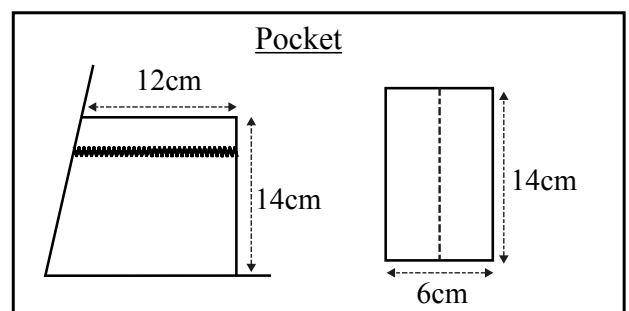

Packing Instructions

- To be folded right side out.
- Swing tag to be visible.
- Individual packed in Le chef bag.
- 20pcs per box.

Components

- 1 x YKK zip 12 cms long
- 7 x silver snap fasteners