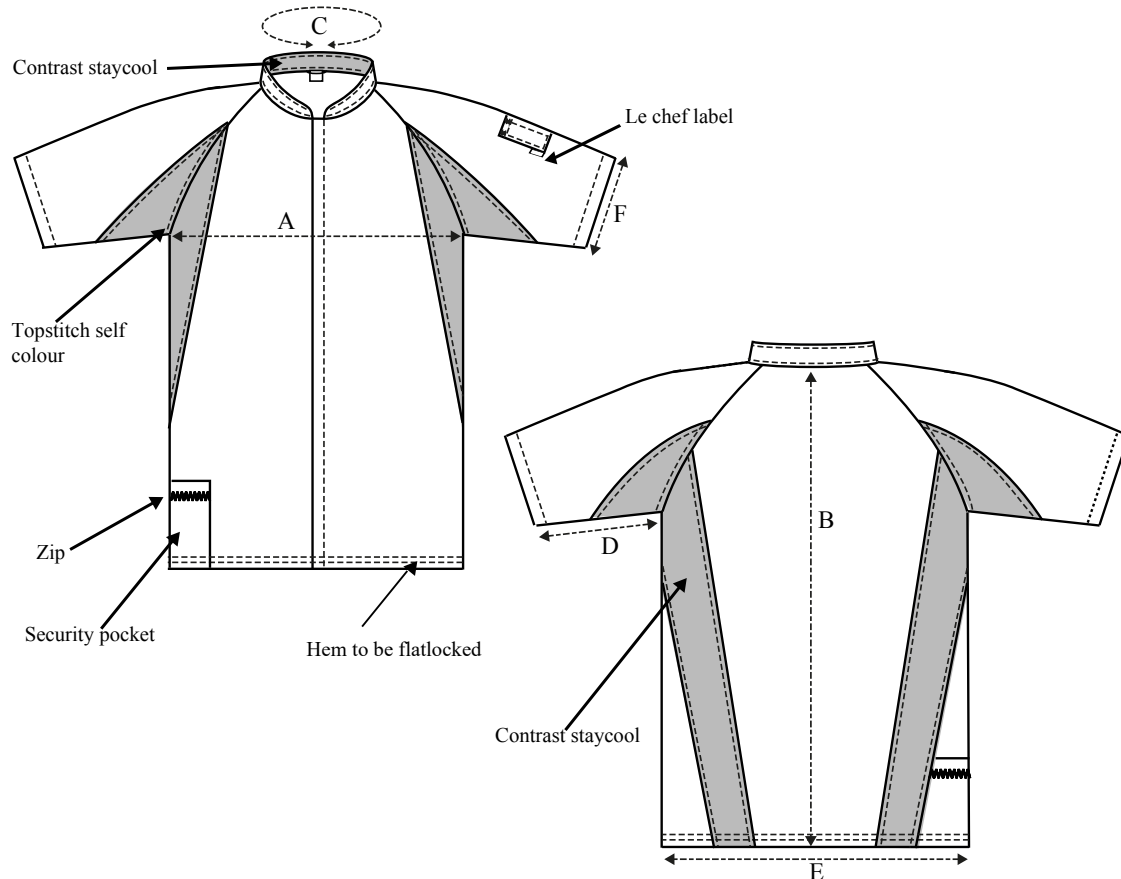

DENNY'S BRANDS LE CHEF

STYLE NO: DE128

Description:- **Le chef jacket single breasted with staycool panel**

Fabric:- 65% polyester 35% cotton

160gm

Page:- 1 of 2

All measurements in centimetres. Girth measurement are for whole garment

Issue Date: 26/11/2019

MEASURING POINT	LOCATION	REF	XXS	XS	S	M	L	XL	2XL	3XL	4XL	Tol +
CHEST	3cm below armhole	A	87	97	107	117	125	135	145	155	165	2
LENGTH	Centre back	B	71	73	75	78	78	78	78	81	83	1.5
NECK CIRM	As worn	C	37	39	42	45	48	51	54	56	58	
UNDERARM	Short sleeve	D	20	20	22	22	22	23	23	23	23	1.5
HEM	straight across	E	96	106	116	118	128	138	148	158	168	1.5
CUFF	circumference	F	33.5	36	38.5	41.5	44	46.5	49	51.5	54	1.5
TO FIT CHEST	CM		71/76	81/86	91/96	101/106	111/116	121/126	131/136	141/146	151/156	2
TO FIT CHEST	IMP		28/30	32/34	36/38	40/42	44/46	48/50	52/54	56/58	60/62	

DENNY'S BRANDS
LE CHEF

STYLE NO: DE128

Description:- **Le chef jacket single breasted with staycool panel**

Colourway: A- White with black trim

B - All white

Page:- 2 of 2

All measurements in centimetres. Girth measurement are for whole garment

Components

- 1 x YKK zip 12 cms long
- 7 x silver snap fasteners