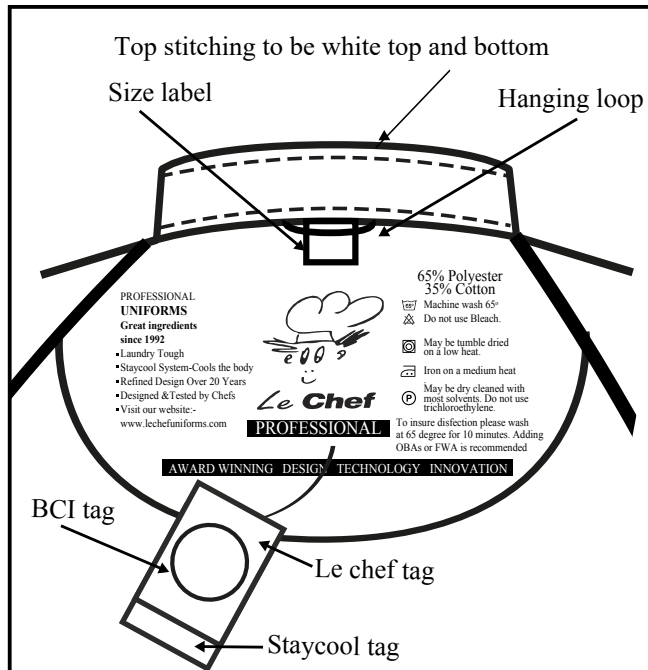

DENNY'S BRANDS
LE CHEF

STYLE NO: DE128

Description:- **Le chef jacket single breasted with staycool panel**

Colourway: A- White with black trim

B - All white

Page:- 2 of 2

All measurements in centimetres. Girth measurement are for whole garment

Issue Date: 26/11/2019

Label Info

Washcare Instructions

- Machine wash 65°
- Do not use Bleach.
- May be tumble dried on a low heat.
- Iron on a medium heat.
- May be dry cleaned with most solvents.
- Do not use trichloroethylene.

Wash dark colours together.
Do not use OBAs or FWAs.

Domestic Washing

- This garment should be changed and washed regularly to give better cleaning results.
- Select the correct detergent dosage for heavy soiling.
- For extra cleaning use a cool pre wash to soften the stain
- Use only main brand detergents.
- Colours should not be washed with optical.

65% Polyester 35% Cotton, trim 100% polyester.
Composition written in 6 languages.
Dennys Brands, United Kingdom KT22 7PU

Country of origin: Pakistan