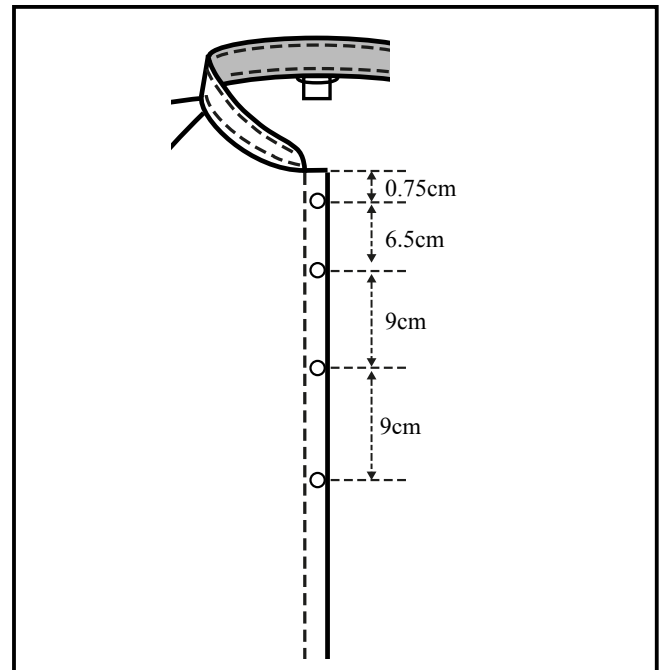

DENNY'S BRANDS
LE CHEF

STYLE NO: DE128

Description:- **Le chef jacket single breasted with staycool panel**

Colourway: A- White with black trim

B - All white

Page:- 2 of 2

All measurements in centimetres. Girth measurement are for whole garment

Issue Date: 26/11/2019

Label Info

Washcare Instructions

- Machine wash 65°
- Do not use Bleach.
- May be tumble dried on a low heat.
- Iron on a medium heat.
- May be dry cleaned with most solvents.
- Do not use trichloroethylene.

Wash dark colours together.
Do not use OBAs or FWAs.

Domestic Washing

- This garment should be changed and washed regularly to give better cleaning results.
- Select the correct detergent dosage for heavy soiling.
- For extra cleaning use a cool pre wash to soften the stain
- Use only main brand detergents.
- Colours should not be washed with optical.

65% Polyester 35% Cotton, trim 100% polyester.
Composition written in 6 languages.
Dennys Brands, United Kingdom KT22 7PU

Country of origin: Pakistan