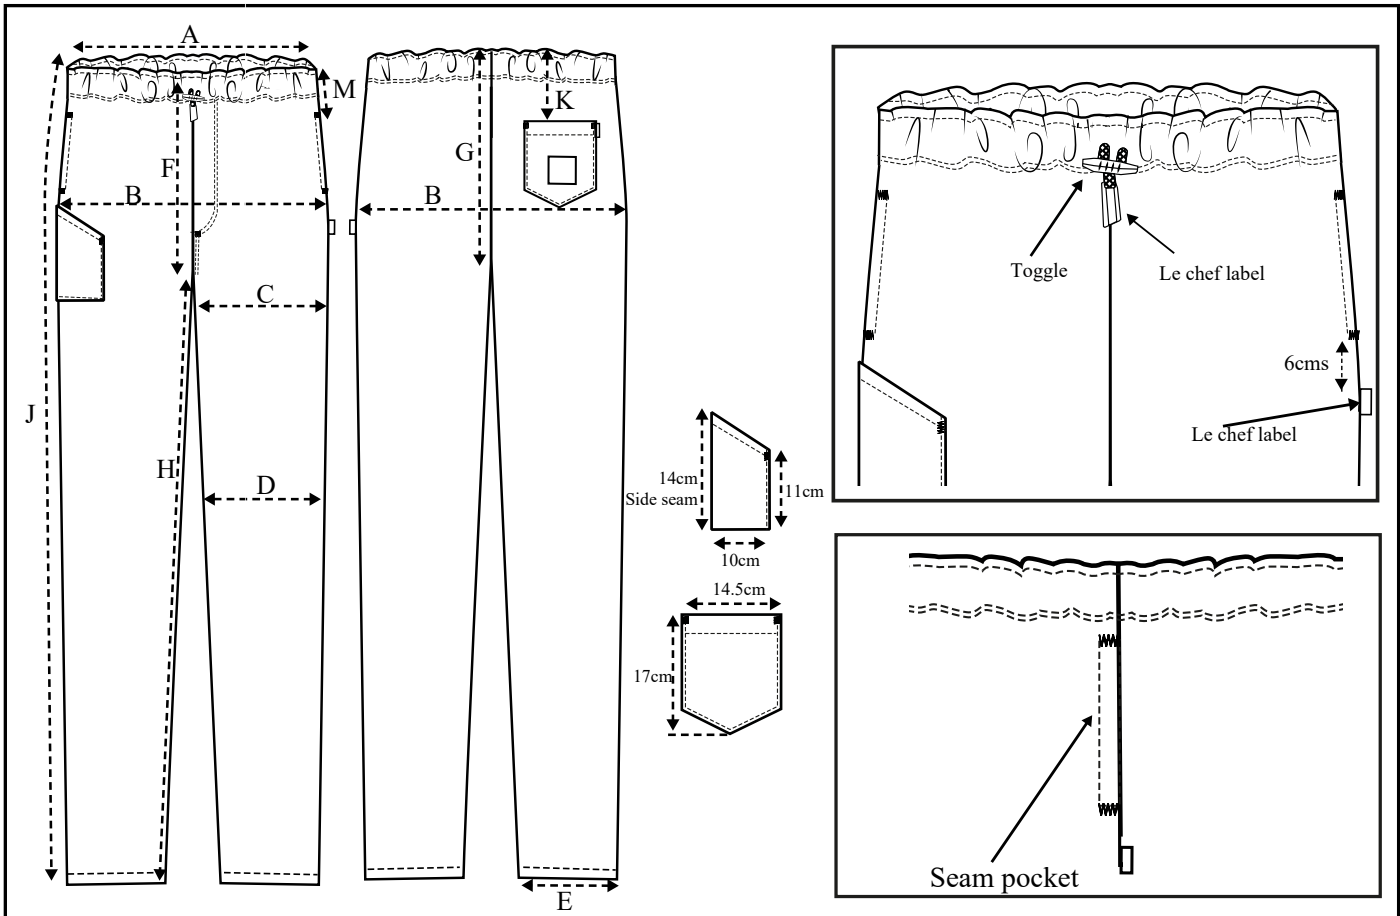

Description:- **Elasticated trouser**

Colourway:- Black - C, White- E, Griffin - T,
Black check - J, Small blue check - H

Page:- 1 of 2

All measurements in centimetres. Girth measure are for whole garment.

Issue Date: 19/01/2022

MEASURING POINT	LOCATIO	REF	XXS	XS	SM	M	L	XL	2XL	3XL	4XL	5XL	Tol +
WAIST	Relaxed	A	46	56	66	76	86	96	106	116	126	136	+2
WAIST	Extended	A	83	93	103	113	123	133	143	153	163	173	+2
SEAT	Bottom zip	B	85.5	96	106	118	128	138	148	158	168	178	+2
THIGH	At crutch	C	52.5	59	65	75	81	87	92.5	98	104	110	+1
KNEE	½ leg	D	40	43	46	55	58.5	61.5	64	66.5	69	71.5	+0.5
HEM		E	37	38	39	41	42	42	43	43	44	44	+0.5
F/RISE	From top of waistband	F	21.7	23.7	25.7	33	34	35	36	37	38	39	+0.5
B/RISE		G	33	35	37	41	42	43	44	45	46	47	+0.5
IN/ LEG	Regular	H	69	73	79	81	81	81	81	81	81	81	+0.5
O/LEG	Regular	J	90.5	96	103.5	110	110.5	111.5	112	113	113.7	114.5	+ 1.5
IN/LEG	Short	J	63	67	73	75	75	75	75	75	75	75	+0.5
IN/ LEG	Long	H	74	78	84	86	86	86	86	86	86	86	+0.5
O/LEG	Long	J	97	102	110	116	117	117.7	118.3	118.9	119.5	120	+1
TO FIT WAIST	imp		20/ 22	24/ 26	28/ 30	32/ 34	36/ 38	40/ 42	44/ 46	48/ 50	52/ 54	56/ 58	+1
TO FIT WAIST	cms		51/ 56	61/ 66	71/ 76	81/ 86	91/ 96	101/ 106	111/ 116	121/ 126	131/ 134	141/ 146	+1