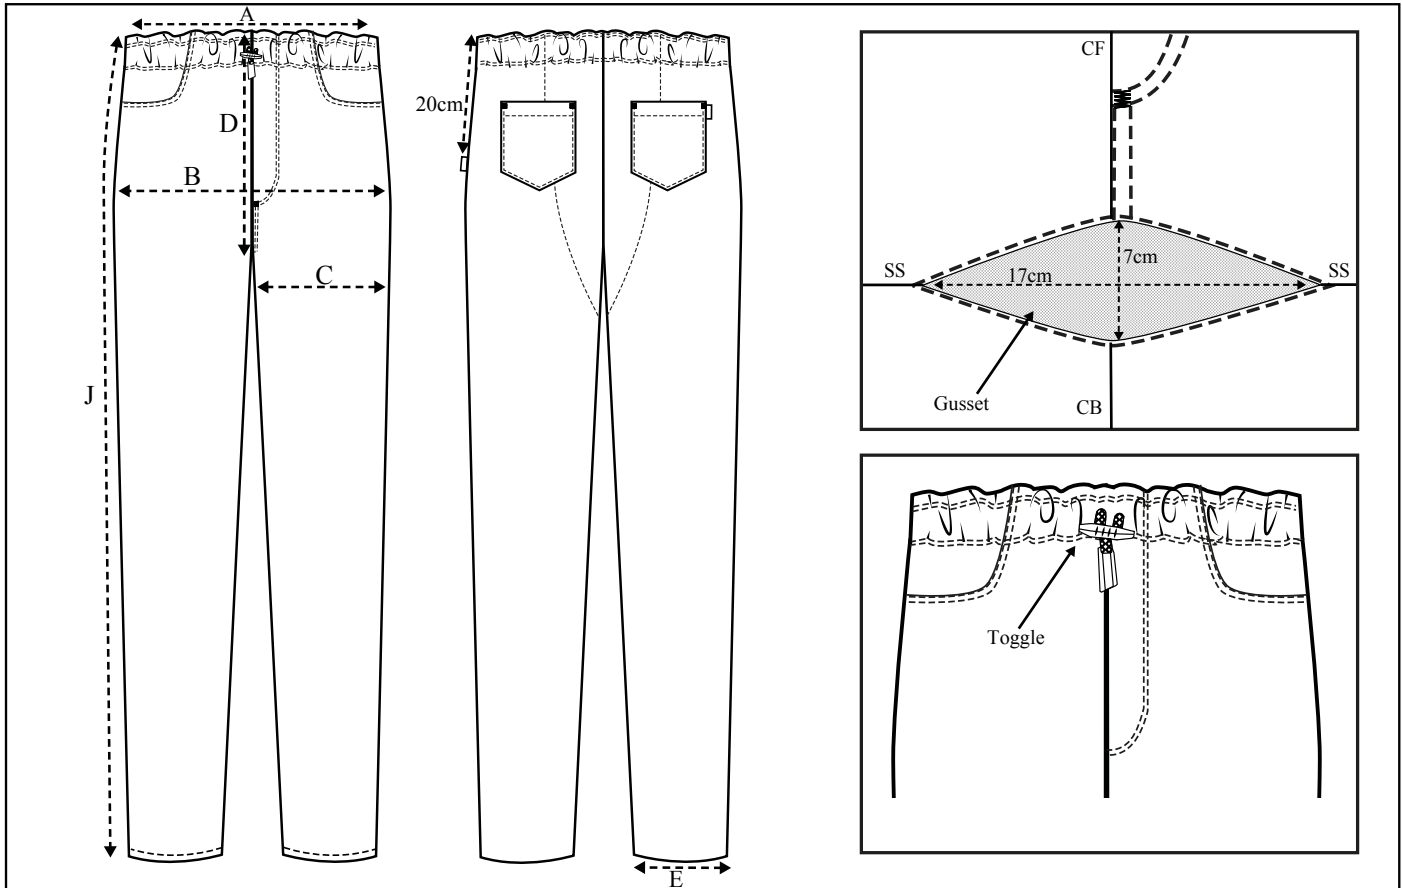

Issue Date: 2/9/2020

| MEASURING POINT | LOCATION | REF | XS | S Slim | S | slim M | M | slim L | L | XL | 2XL | 3XL | Tol +/- |
|-------------------|--|-----|----------------|----------------|----------------|----------------|----------------|----------------|----------------|------------------|------------------|------------------|---------|
| WAIST Extended | Top of waistband | A | 93 | 98 | 103 | 108 | 113 | 118 | 123 | 133 | 143 | 153 | 1 |
| WAIST Relaxed | Top of waistband | A | 56 | 61 | 66 | 71 | 76 | 81 | 86 | 96 | 106 | 116 | 1 |
| HIP | 20cm below waist | B | 92 | 97 | 102 | 107 | 112 | 117 | 122 | 132 | 142 | 152 | 1 |
| THIGH | Half measure | C | 27.5 | 29 | 30 | 31.5 | 32.5 | 33.5 | 35 | 37.5 | 40 | 42.5 | 1 |
| FRONT RISE | Exclu w/b | D | 25 | 25.5 | 26 | 26.5 | 27 | 27.5 | 28 | 29 | 30 | 31 | 1 |
| BACK RISE | Exclu w/b | E | 35.5 | 36 | 36.5 | 37 | 37.5 | 38 | 38.5 | 39.5 | 40.5 | 41.5 | 1 |
| BACK RISE | | | 20 | 20 | 20 | 20 | 20 | 20 | 20 | 20 | 20 | 20 | 1 |
| HEM CIRC | Half measure | F | 17.5 | 18 | 18 | 18.5 | 18.5 | 19 | 19 | 20 | 21 | 22 | 1 |
| WAISTBAND WIDTH | | G | 6.5 | 6.5 | 6.5 | 6.5 | 6.5 | 6.5 | 6.5 | 6.5 | 6.5 | 6.5 | 0.5 |
| OUTSIDE LEG | | H | 97.5 | 99 | 101.5 | 103 | 104 | 105 | 105.5 | 106.5 | 107.5 | 108.5 | 1 |
| OUTSIDE LEG | Long length | H | 101.5 | 103 | 105.5 | 107 | 108 | 109 | 109.5 | 110.5 | 111.5 | 112.5 | 1 |
| TO FIT WAIST | imp/cm | | 24/26 61/66 | 26/28 66/71 | 28/30 71/76 | 30/32 76/86 | 32/34 81/86 | 34/36 86/91 | 36/38 91/96 | 40/42 101/106 | 44/46 111/116 | 48/50 121/126 | |
| POCKET DIMENSIONS | width x length | | 13 x 16 | 13 x16 | 13 x16 | 13 x16 | 13.5 x16.5 | 13.5 x16.5 | 14 x17 | 14 x17 | 14 x17 | 14 x17 | |
| Back Pocket down | Last row of stitching to top of pocket | | 5.5 | 5.5 | 5.5 | 5.5 | 6 | 6 | 6 | 6.5 | 6.5 | 6.5 | |