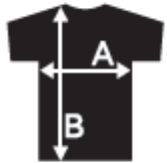

**sizing**  
(XS-3XL)

SIZE	XS	S	M	L	XL	2XL	3XL
<b>A</b>	53	56	59	62	65	68	71
<b>B</b>	72,5	74	75,5	77	78,5	80	81,5

Measurement 'A': 1/2 chest (measured 2 cm from armpit)

Measurement 'B': center back length from high shoulder point