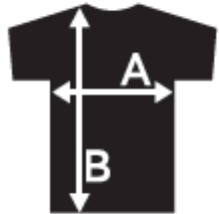

sizing

(XS-3XL)

SIZE	XS	S	M	L	XL	2XL	3XL
------	----	---	---	---	----	-----	-----

A	47	50	53	56	59	62	65
----------	----	----	----	----	----	----	----

B	69	70,5	72	73,5	75	76,5	78
----------	----	------	----	------	----	------	----

Measurement 'A': 1/2 chest (measured 2 cm from armpit)

Measurement 'B': center back length

Note: On wearable items a tolerance is applicable