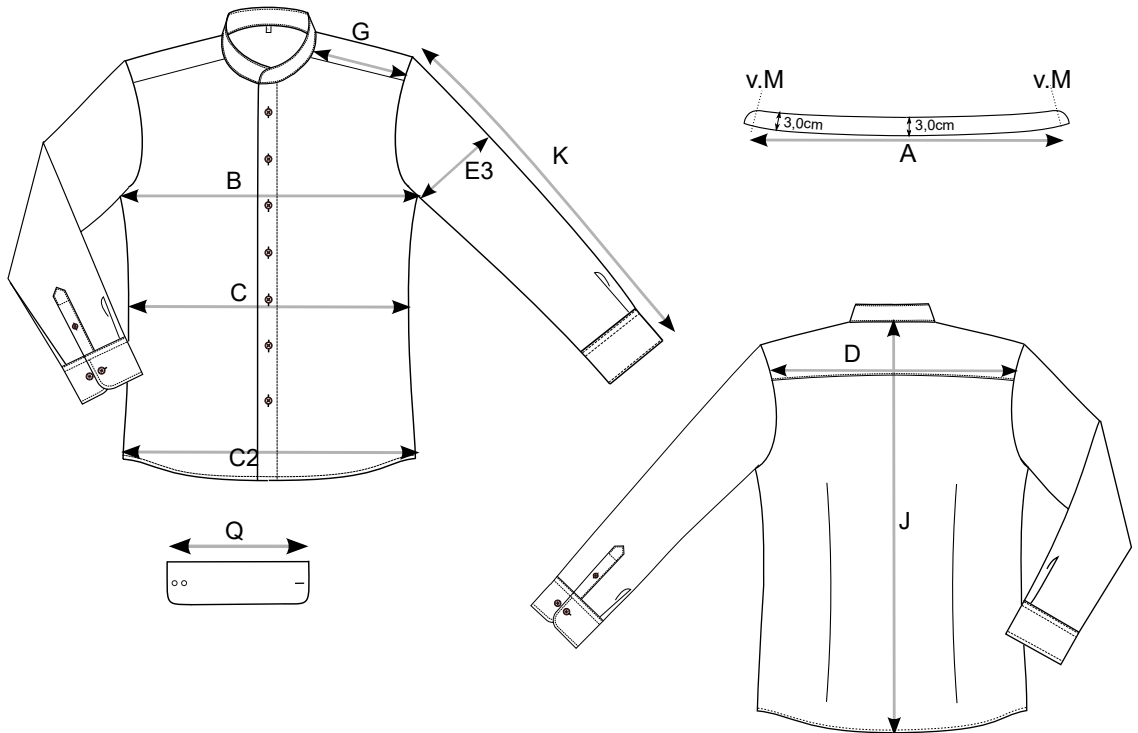

Herren Hemd

Pretoro Man

00580

Artikel/article

Name/name

Art.-Nr./article-No

Fertigmaße/Measurements - alle Angaben in cm

Bezeichnung	S	M	L	XL	XXL	3XL	4XL	5XL
Kragenweite collar size	42,0	44,0	46,0	48,0	50,0	52,0	54,0	56,0
Oberweite chest	106,0	112,0	118,0	122,0	128,0	134,0	142,0	150,0
Taillenweite waist	96,0	100,0	106,0	114,0	120,0	126,0	134,0	142,0
Saumweite Seam Width	102,0	108,0	114,0	118,0	124,0	130,0	138,0	146,0
Rückenbreite back width	42,0	44,0	46,0	48,0	50,0	52,0	54,5	57,0
Schulterbreite Shoulder width	13,0	14,0	15,0	16,0	17,0	18,0	19,0	20,0
Rumpflänge body length	74,0	76,0	77,0	80,0	81,0	82,0	85,0	86,0
Ärmellänge Sleeve length	66,5	67,5	67,5	68,5	68,5	68,5	68,5	68,5
Oberarmweite Biceps	39,0	41,0	43,0	45,0	47,0	49,0	51,5	54,0
Manschette offen open cuff	26,5	26,5	27,5	28,5	28,5	29,5	29,5	30,5