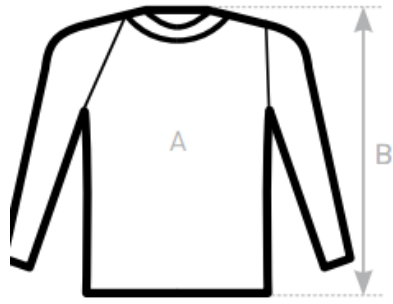

SIZES [CM]

B&C #E190 LSL /WOMEN TW 08T	XS	S	M	L	XL	2XL	3XL
A HALF CHEST	41	44	47	50	53	56	59
B BODY LENGTH FROM NECK POINT	58	60	62	64	66	68	70