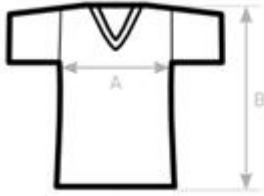

TW04T (#E190/women)

SIZES [CM]

B&C #E190 /WOMEN TW 04T	XS	S	M	L	XL	2XL	3XL
A HALF CHEST	41	44	47	50	53	56	59
B BODY LENGTH FROM NECK POINT	58	60	62	64	66	68	70