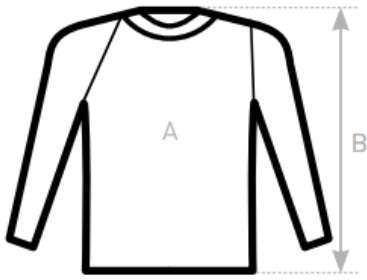

SIZES [CM]

B&C #E150 LSL TU 05T	XS	S	M	L	XL	2XL	3XL	4XL	5XL
A HALF CHEST	-	50	53	56	59	62	65	70	-
B BODY LENGTH FROM NECK POINT	-	70	72	74	76	78	80	82	-